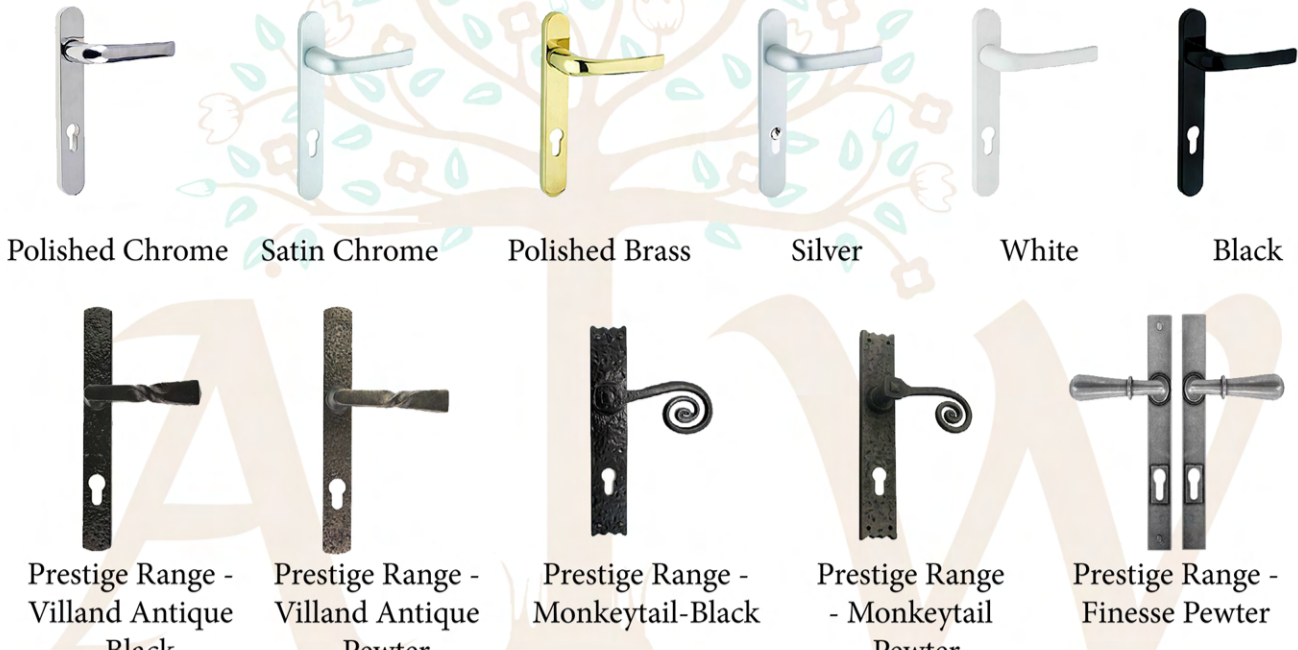

Door Accessory Options

Handles

Lever-Lever Handles

Leverpad Handles

Patio Sliding Door Handles

Traditional doors

Pull Plates

Cylinders

3 star certified high security cylinders are used as standard in our front doors for maximum security and safety

Door Knobs

Victorian Letter Box

Modern Doors

Pull Plates

Cylinders

3 star certified high security cylinders are used as standard in our front doors for maximum security and safety