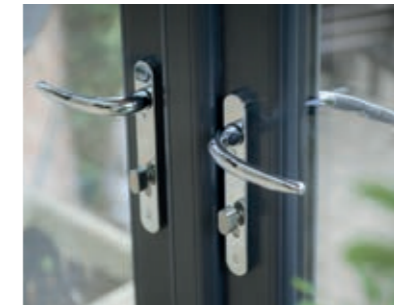

CONTENTS

Frame options	4
Colour choices	6
Casement windows	8
Bays and Bows	10
French doors	12
Entrance doors	14
Glazing options	18
Window hardware & fittings	20
Door hardware & fittings	22

A WARMER, MORE SECURE AND ATTRACTIVE HOME.

Whether you're looking to transform the front of your home, or the gateway to your garden, we have the windows and doors for you. Add some sophisticated charm to traditional properties with woodgrain French doors and colour matching casements. For a more modern look choose a contemporary shade and sleek modern profile to achieve your perfect look.

Crafted from the very latest in uPVC, our range is low in maintenance, high in security and can be fully recycled at the end of its life cycle, ensuring your investing in a longstanding and durable purchase, whilst being a sustainable choice.

We offer a wide range of energy-efficient windows that are colourfast, long-lasting and require very minimal upkeep. No painting or staining is required, simply wipe clean and your windows and doors will stay in optimum condition.

The best insulating materials are used in the manufacture of our windows and doors making sure that your home will benefit from the inherent energy efficiency.

deceuninck

Please note hardware, glass and colour combinations/placements shown in this brochure are for illustration purposes, final manufactured product may vary.

LIFESTYLE
RANGE