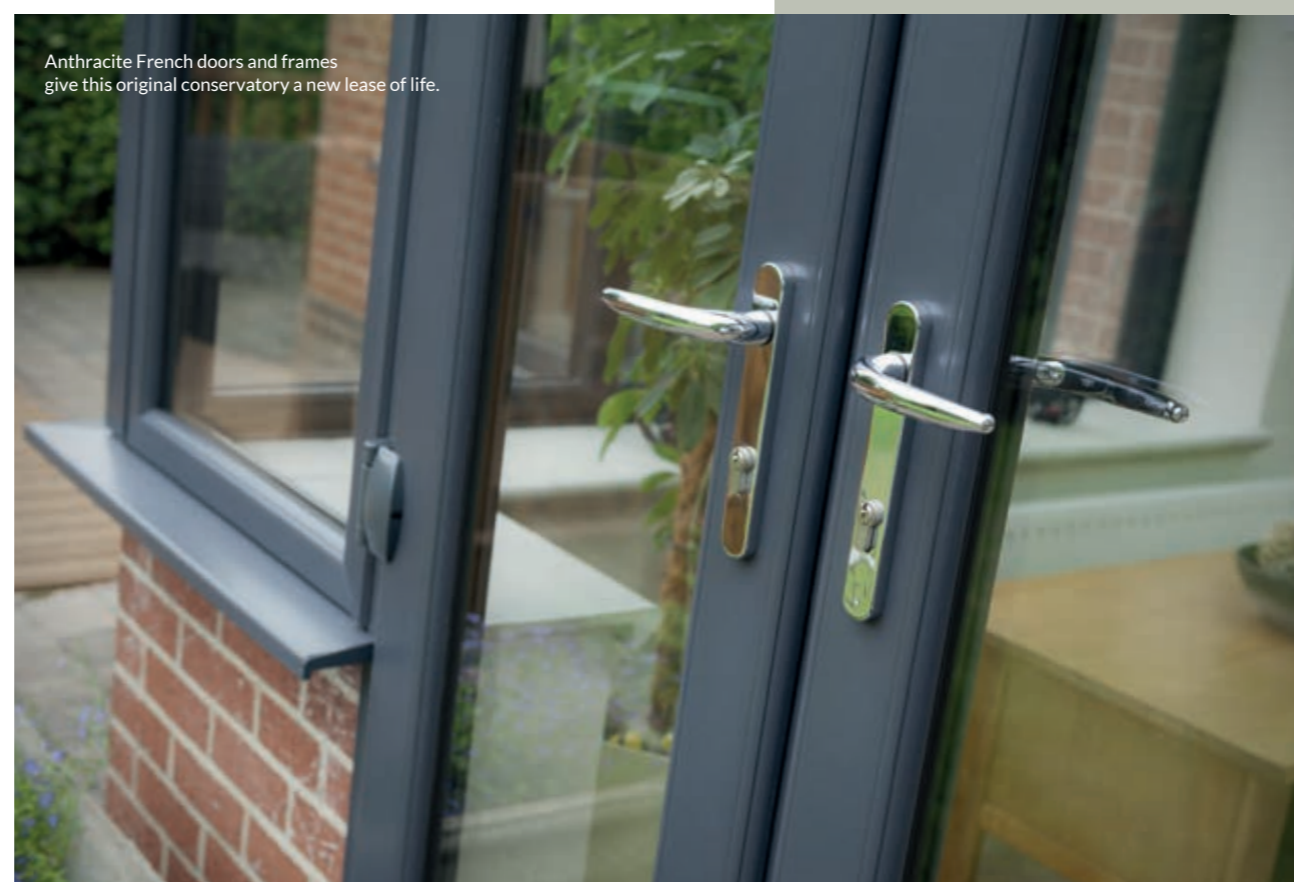

## CHOOSE THE FRAME THAT'S RIGHT FOR YOU

The Lifestyle Range of windows and doors is available in a choice of bevelled or sculptured frames.

With a choice of a bevelled frame with angular, clean lines or sculptured to achieve a softer, more rounded, ornate style, you can choose the perfect style to suit your property.

## FRENCH DOORS

*Enjoy the outdoors*

For the ultimate in sophistication, centre-opening uPVC French doors give your home a chic and classic appearance, offering simple sightlines in an elegant form.

French doors are available in single or double styles, and can be specified with sidelight and fanlight combinations. With the choice of a bevelled or sculptured frame to suit your style aspirations, and double or triple-glazed for exceptional thermal performance, our French doors are also available in a low threshold option for disability access.

Fitted with all the latest security features, French doors are as secure as they are weatherproof and make a practical pathway from your home into your garden.

  
**LIFESTYLE**  
RANGE

Sculptured frames in classic cream on both sides of the French doors and casements on this renovated home.