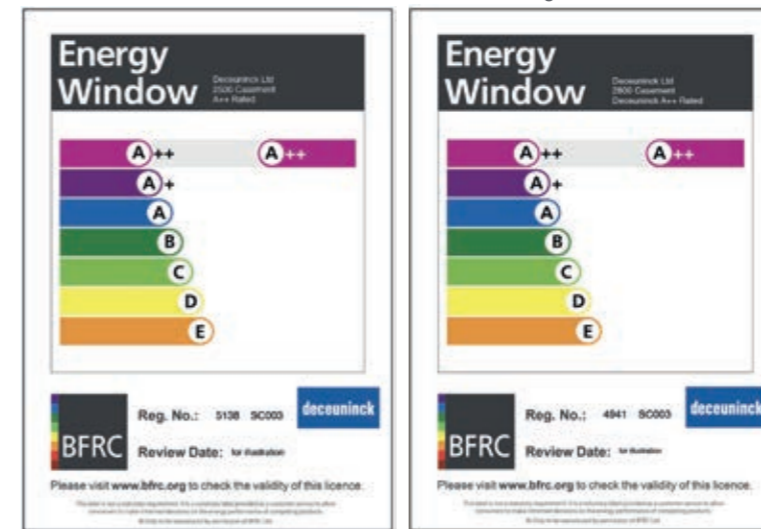

# GLAZING OPTIONS

The Lifestyle Range of windows and doors are available in a choice of glazing options and glass types, including decorative, textured and privacy options.

All of our windows are designed to keep you warm, and can be designed to achieve a WERA rating with a double

glazed unit and standard outer frame. For even greater thermal efficiency and a reduction in costly heating bills, choose our triple glazed option.

- Information on the range of decorative glazing options is available on request.

## TEXTURE GLASS

Pilkington Texture Glass offers privacy and style throughout the home.

Privacy levels: Five levels of privacy are available, graded from 1 (least obscuration) to 5 (greatest obscuration).

Most people are familiar with the rainbow 'energy label' on white goods such as fridges and washing machines. These also apply to windows and doors. A window energy rating of A+ or above is considered to be the best in class for energy efficiency. This equates to A\* with the Thermal Rating Register or A+ with BFRC.